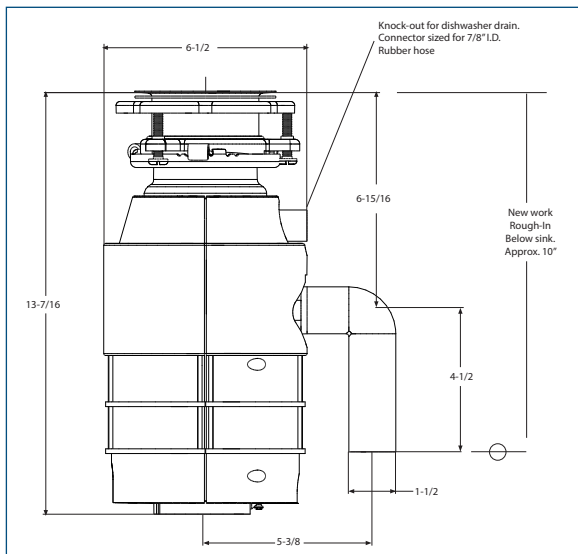

### Dimensions

### Model S33W13WC

### Specifications

Motor Horse Power	1/3 H.P.
Motor Speed R.P.M.	1900
Voltage	115
Hz	60
Current-Amps	4.0
Motor Type	Permanent Magnet
Sink Flange	Stainless Steel
Stopper	Positive Seal
Splash Guard	Not Removable
Waste Elbow	ABS
Feed	Continuous
Grinding Ring	Heavy Gauge Steel
Swivel Impellers	Stainless Steel
Turntable	Galvanized Steel
Hopper	Glass Filled Nylon
Grinding Chamber	Corrosion Proof Glass Filled Polyester
Bearings	Permanently Lubricated; Sleeve Type
Overload Protector	Manual Reset Type
Shipping Weight (lbs.)	11 Lbs.
Pallet Quantity	75
36" power cord included	